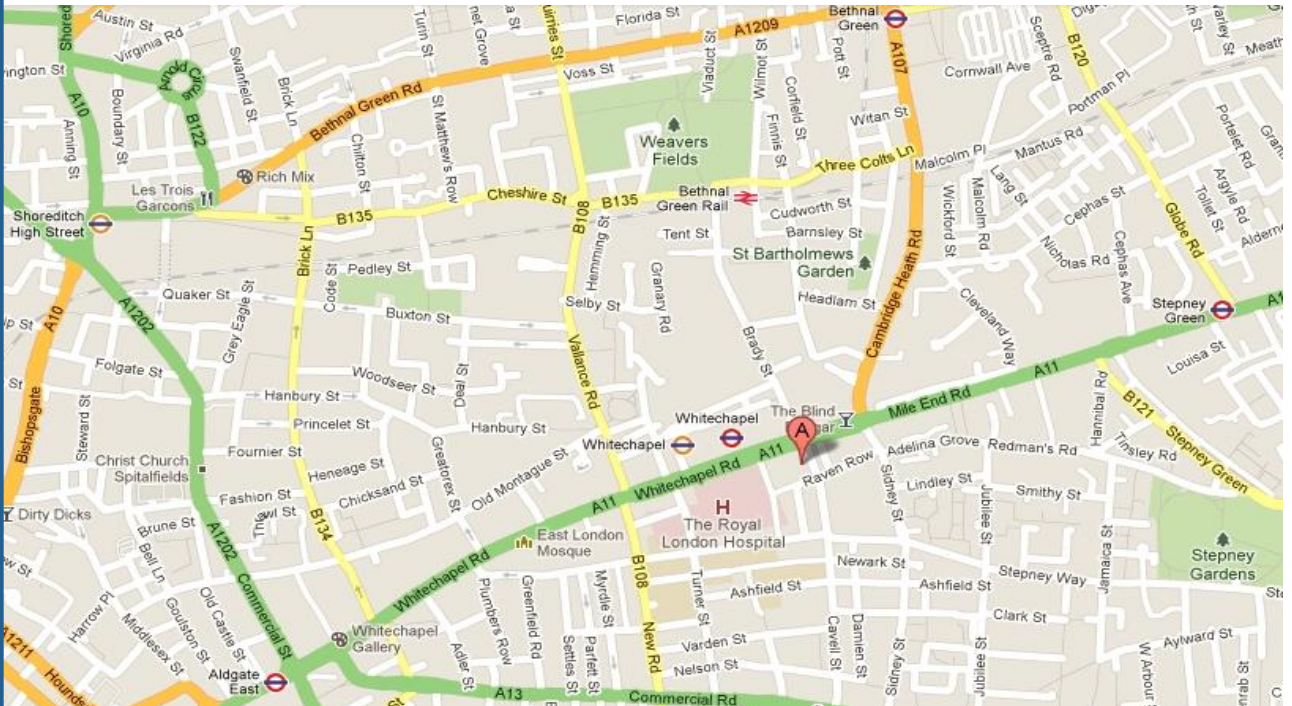

## How to get to... Whitechapel Main Offices

### By Bus

A bus stop is located outside the main office on Whitechapel Road. The operating bus routes are: 25, 205 & 254.

### By Train (/Underground)

The nearest station is Whitechapel, which is serviced by the District and Hammersmith & City tube lines, in addition to the Overground.

### By Car

The site address is: BBMV (C510 Crossrail), Royal Mail Buildings, 2nd Floor, 206, Whitechapel Road, London, E1 1AA.

No parking facilities are available from the Whitechapel main office. The nearest NCP parking can be found at: Spredaegle Yard, London, E1 7PE.