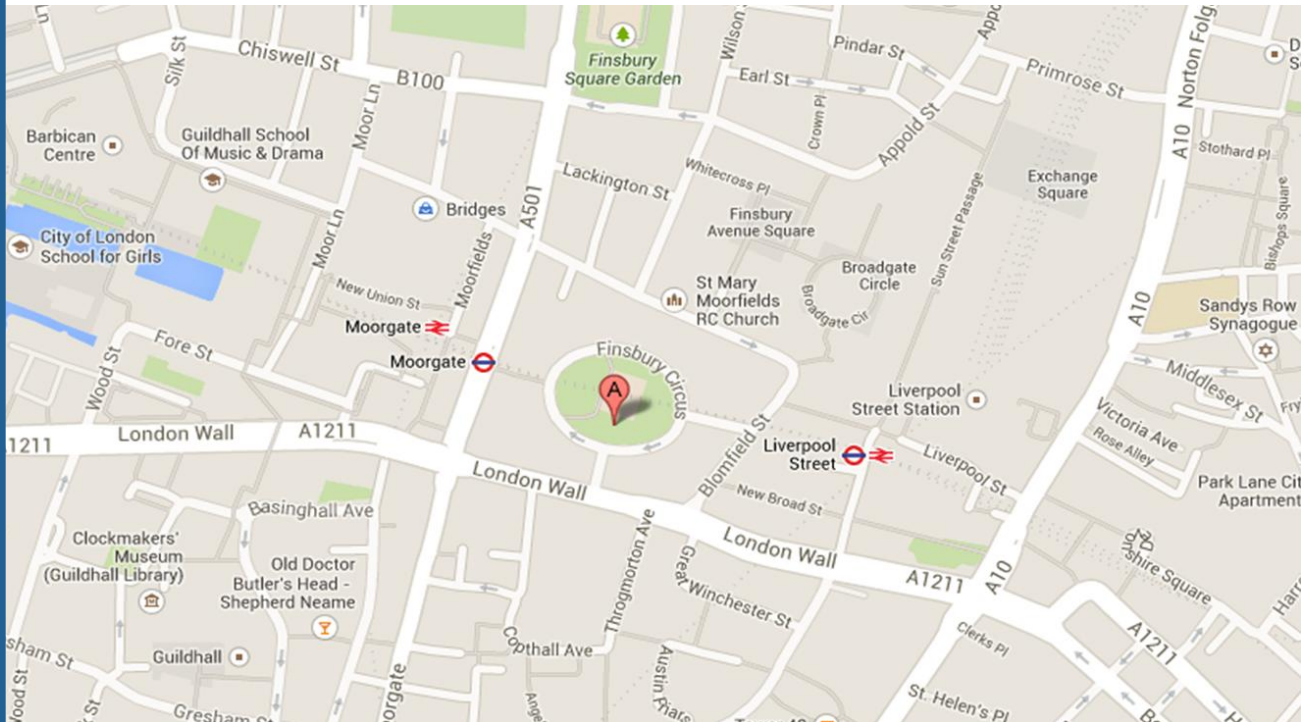

## How to get to... Liverpool Street Offices

### By Bus

A bus stop is located outside the main office on Whitechapel Road. The operating bus routes are:.

### By Train (/Underground)

The nearest station is Liverpool Street, which is serviced by the Central, Hammersmith & City tube, Metropolitan and Circle tube lines, in addition to National Rail.

### By Car

The site address is: BBMV (C510 Crossrail), Finsbury Circus, London, EC2M 7AB.

No parking facilities are available from the Liverpool Street office. The nearest NCP parking can be found at: Finsbury, London, EC2A 1AD.